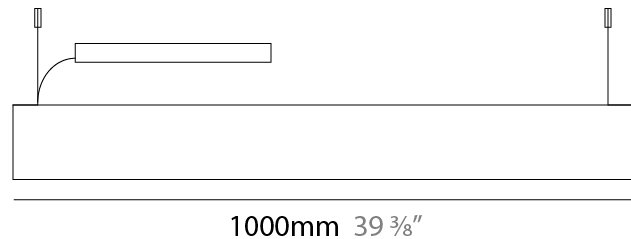

PROJECT _____
TYPE _____
SPECIFIER _____
QUANTITY _____
DATE _____

LED120 SUSPENSION

D71024-

base number   Color   Finish
Temperature   Options

1. To build a product code in our configurator select the specify button on the base model # product page
2. To build a manual product code on this datasheet choose from the options listed below in blue font and add the suffix to the base model #

GENERAL

Series: Woodlin
Subseries: LED120
Brand: Tunto
Division: Design
Mounting Type: Suspension
Mounting Location: Ceiling
Subcategory: Profile

PHYSICAL

Shape: Rectangle
Length (mm): 1000
Length (in): 39 ³/₈
Width (mm): 40
Width (in): 1 ⁹/₁₆
Height (mm): 120
Height (in): 4 ³/₄
Max. Overall Height (mm): 2120
Max. Overall Height (in): 83 ⁷/₁₆
Light Distribution: Direct / Indirect
Diffuser: Opal
Fixture Finish: [WAL / ASH / OAK / BLK / WHI](#)
Fixture Material: Wood
Cable Details: 2000mm / 78 3/4"

ELECTRICAL

Lamp Type: LED
Input Wattage (W): 46
Total Output Wattage (W): 38
Dimming: Tri-Mode (Non-Dimming and Phase Dimming (120Vac only) and 0-10V Dimming)
Driver Included: Yes
Driver Location: Integrated
Driver Type: Constant Current - Universal
Driver Class: Class 2
Input Voltage (V): 120 - 277
Constant Current (MA): 700

LED

Color Temperature (°K): [2700 / 3000 / 4000](#)
Max. Delivered Lumen (lm): 2200
CRI: >93 CRI
Lamp Life (hrs): 50000

OPTICAL

RATINGS AND CERTIFICATIONS

Certified By: Certified for North American Standards
IP rating: IP20