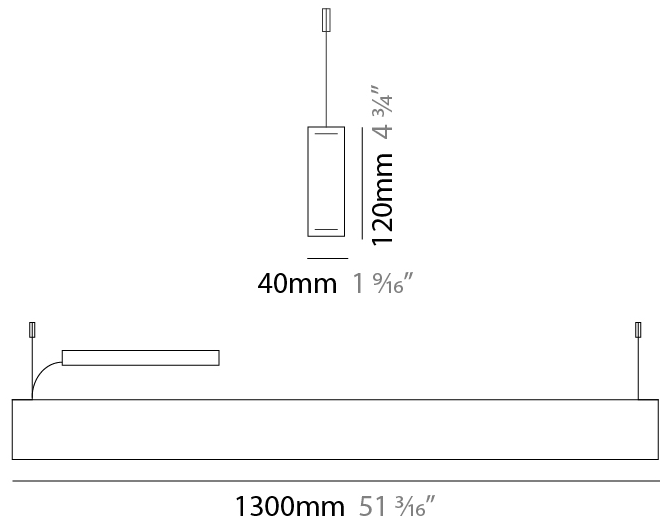

PROJECT _____
TYPE _____
SPECIFIER _____
QUANTITY _____
DATE _____

LED120 SUSPENSION

D71025-

base number
Color   Temperature   Finish   Options

1. To build a product code in our configurator select the specify button on the base model # product page
2. To build a manual product code on this datasheet choose from the options listed below in blue font and add the suffix to the base model #

GENERAL

Series: Woodlin
Subseries: LED120
Brand: Tunto
Division: Design
Mounting Type: Suspension
Mounting Location: Ceiling
Subcategory: Profile

PHYSICAL

Shape: Rectangle
Length (mm): 1300
Length (in): 51 ³/₁₆
Width (mm): 40
Width (in): 1 ⁹/₁₆
Height (mm): 120
Height (in): 4 ³/₄
Max. Overall Height (mm): 2120
Max. Overall Height (in): 83 ⁷/₁₆
Light Distribution: Direct / Indirect
Diffuser: Opal
Fixture Finish: [WAL / ASH / OAK / BLK / WHI](#)
Fixture Material: Wood
Cable Details: 2000mm / 78 3/4"

ELECTRICAL

Lamp Type: LED
Input Wattage (W): 60
Total Output Wattage (W): 50.1
Dimming: Tri-Mode (Non-Dimming and Phase Dimming (120Vac only) and 0-10V Dimming)
Driver Included: Yes
Driver Location: Integrated
Driver Type: Constant Current - Universal
Driver Class: Class 2
Input Voltage (V): 120 - 277
Constant Current (MA): 700

LED

Color Temperature (°K): [2700 / 3000 / 4000](#)
Max. Delivered Lumen (lm): 3260
CRI: >93 CRI
Lamp Life (hrs): 50000

OPTICAL

RATINGS AND CERTIFICATIONS

Certified By: Certified for North American Standards
IP rating: IP20