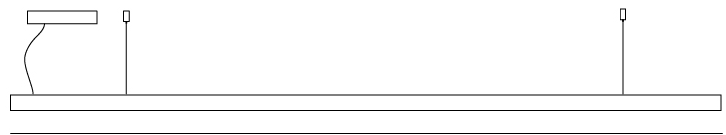

PROJECT
TYPE
SPECIFIER
QUANTITY
DATE

LED28 SUSPENSION

D71008-

base number   Color   Finish
Temperature   Options

1. To build a product code in our configurator select the specify button on the base model # product page
2. To build a manual product code on this datasheet choose from the options listed below in blue font and add the suffix to the base model #

GENERAL

Series: Woodlin
Subseries: LED28
Brand: Tunto
Division: Design
Mounting Type: Suspension
Mounting Location: Ceiling
Subcategory: Profile

PHYSICAL

Shape: Rectangle
Length (mm): 1000
Length (in): 39 ³/₈
Width (mm): 28
Width (in): 1 ¹/₈
Height (mm): 28
Height (in): 1 ¹/₈
Max. Overall Height (mm): 2028
Max. Overall Height (in): 79 ¹³/₁₆
Light Distribution: Direct
Diffuser: Opal
Fixture Finish: [WAL / ASH / OAK / BLK / WHI](#)
Fixture Material: Wood
Cable Details: 2000mm / 78 3/4"

ELECTRICAL

Lamp Type: LED
Input Wattage (W): 21
Total Output Wattage (W): 19
Dimming: Tri-Mode (Non-Dimming and Phase Dimming (120Vac only) and 0-10V Dimming)
Driver Included: Yes
Driver Location: Integrated
Driver Type: Constant Current - Universal
Driver Class: Class 2
Input Voltage (V): 120 - 277
Constant Current (MA): 700

LED

Color Temperature (°K): [2700 / 3000 / 4000](#)
Max. Delivered Lumen (lm): 1200
CRI: >93 CRI
Lamp Life (hrs): 50000

OPTICAL

RATINGS AND CERTIFICATIONS

Certified By: Certified for North American Standards
IP rating: IP20

1000mm 39 ³/₈"

28mm 1 ¹/₈"

Direct