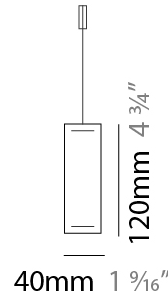

PROJECT _____
TYPE _____
SPECIFIER _____
QUANTITY _____
DATE _____

LED120 SUSPENSION

D71024-

base number   Color   Finish
Temperature   Options

1. To build a product code in our configurator select the specify button on the base model # product page
2. To build a manual product code on this datasheet choose from the options listed below in blue font and add the suffix to the base model #

GENERAL

Series: Woodlin
Subseries: LED120
Brand: Tunto
Division: Design
Mounting Type: Suspension
Mounting Location: Ceiling
Subcategory: Profile

PHYSICAL

Shape: Rectangle
Length (mm): 1000
Length (in): 39 ³/₈
Width (mm): 40
Width (in): 1 ⁹/₁₆
Height (mm): 120
Height (in): 4 ³/₄
Max. Overall Height (mm): 2120
Max. Overall Height (in): 83 ⁷/₁₆
Light Distribution: Direct / Indirect
Diffuser: Opal
Fixture Finish: [WAL / ASH / OAK / BLK / WHI](#)
Fixture Material: Wood
Cable Details: 2000mm / 78 3/4"

ELECTRICAL

Lamp Type: LED
Input Wattage (W): 46
Total Output Wattage (W): 38
Dimming: Tri-Mode (Non-Dimming and Phase Dimming (120Vac only) and 0-10V Dimming)
Driver Included: Yes
Driver Location: Integrated
Driver Type: Constant Current - Universal
Driver Class: Class 2
Input Voltage (V): 120 - 277
Constant Current (MA): 700

LED

Color Temperature (°K): [2700 / 3000 / 4000](#)
Max. Delivered Lumen (lm): 2200
CRI: >93 CRI
Lamp Life (hrs): 50000

OPTICAL

RATINGS AND CERTIFICATIONS

Certified By: Certified for North American Standards
IP rating: IP20