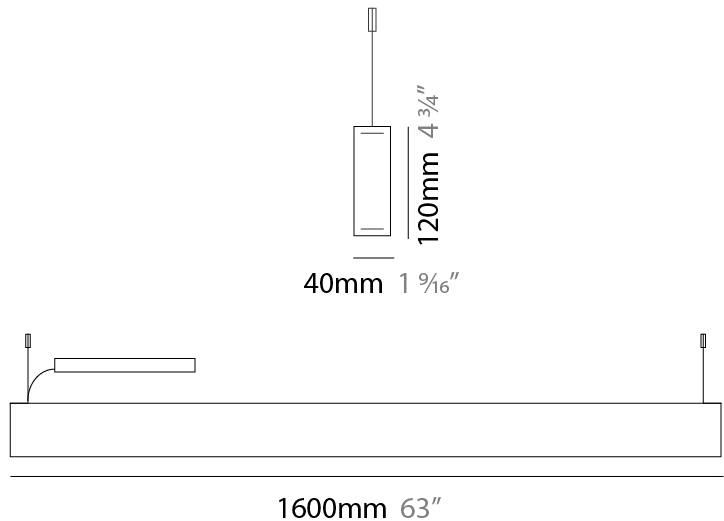

PROJECT	_____
TYPE	_____
SPECIFIER	_____
QUANTITY	_____
DATE	_____

LED120 SUSPENSION

D71026-

base number
Color   Finish
Temperature   Options

1. To build a product code in our configurator select the specify button on the base model # product page
2. To build a manual product code on this datasheet choose from the options listed below in blue font and add the suffix to the base model #

GENERAL

Series: Woodlin
Subseries: LED120
Brand: Tunto
Division: Design
Mounting Type: Suspension
Mounting Location: Ceiling
Subcategory: Profile

PHYSICAL

Shape: Rectangle
Length (mm): 1600
Length (in): 63
Width (mm): 40
Width (in): 1 9/16
Height (mm): 120
Height (in): 4 3/4
Max. Overall Height (mm): 2120
Max. Overall Height (in): 83 7/16
Light Distribution: Direct / Indirect
Diffuser: Opal
Fixture Finish: [WAL](#) / [ASH](#) / [OAK](#) / [BLK](#) / [WHI](#)
Fixture Material: Wood
Cable Details: 2000mm / 78 3/4"

ELECTRICAL

Lamp Type: LED
Input Wattage (W): 74
Total Output Wattage (W): 63
Dimming: Tri-Mode (Non-Dimming and Phase Dimming (120Vac only) and 0-10V Dimming)
Driver Included: Yes
Driver Location: Integrated
Driver Type: Constant Current - Universal
Driver Class: Class 2
Input Voltage (V): 120 - 277
Constant Current (MA): 700

LED

Color Temperature (°K): [2700](#) / [3000](#) / [4000](#)
Max. Delivered Lumen (lm): 3600
CRI: >93 CRI
Lamp Life (hrs): 50000

OPTICAL

RATINGS AND CERTIFICATIONS

Certified By: Certified for North American Standards
IP rating: IP20